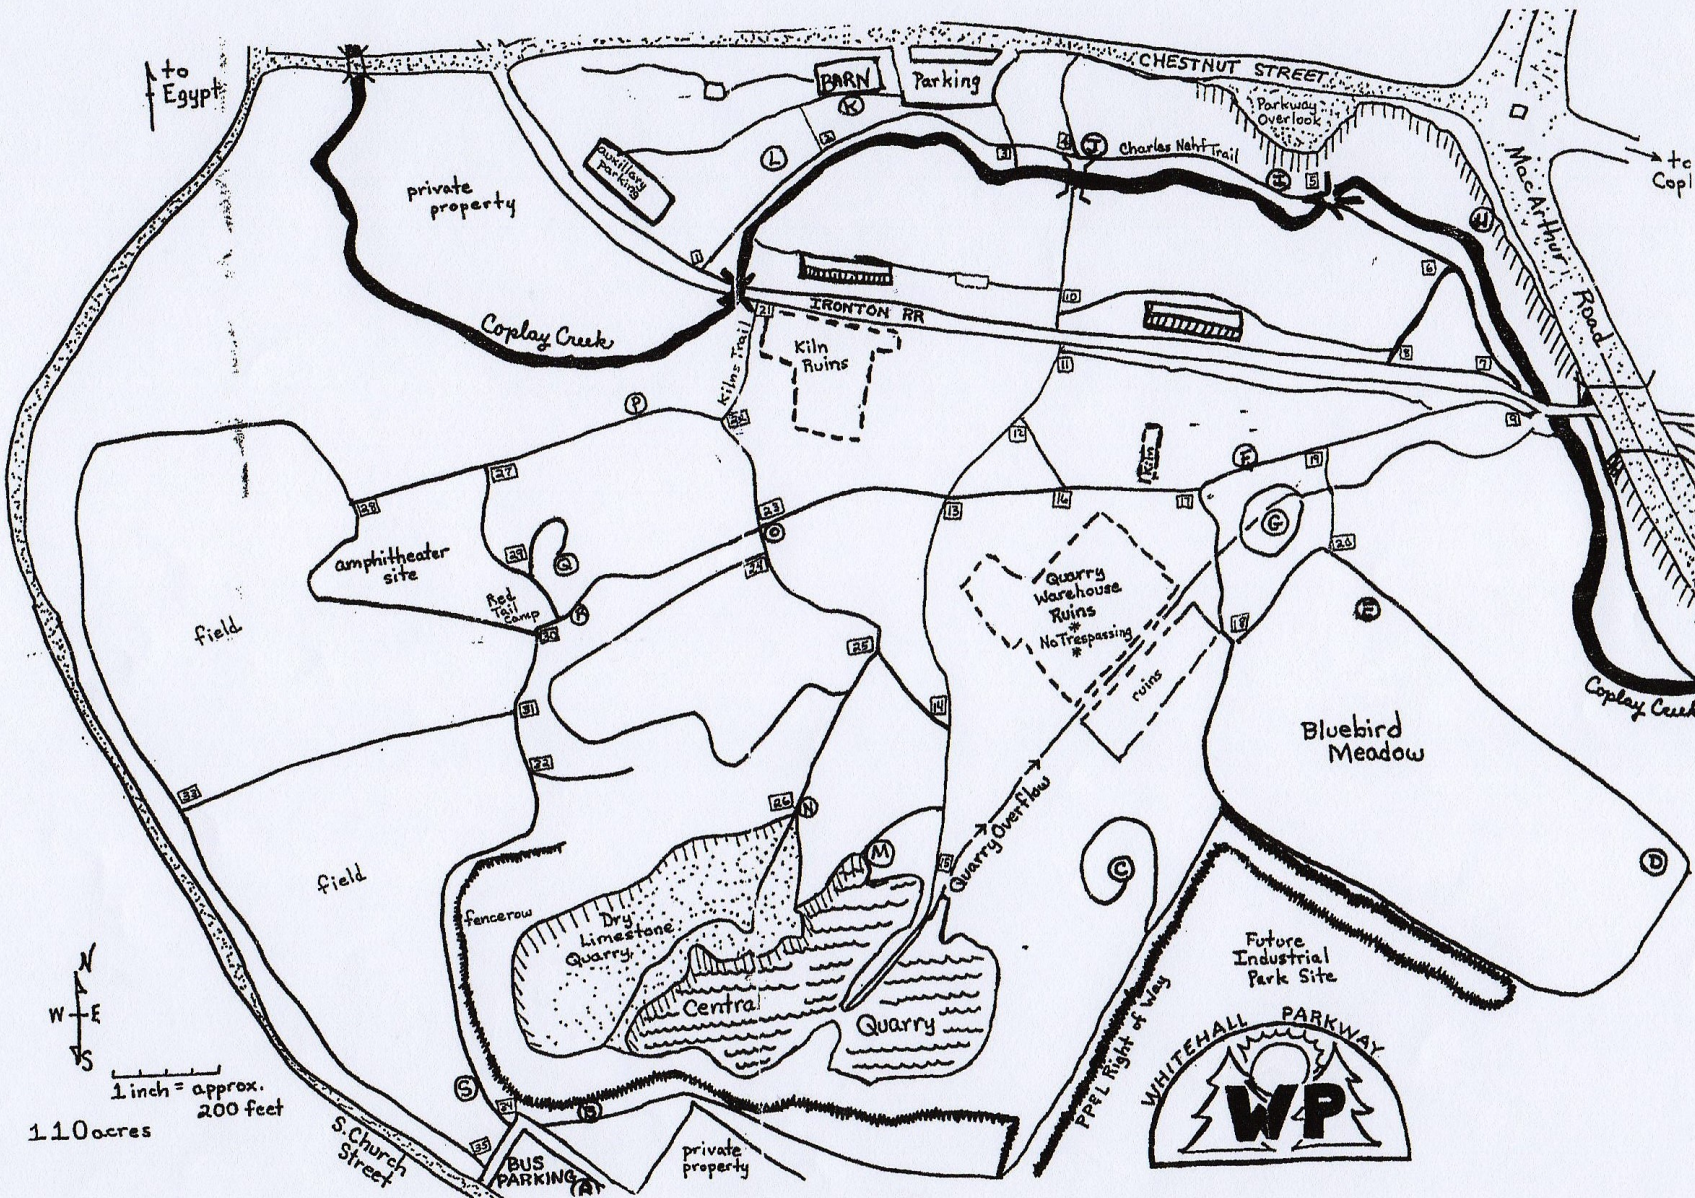

Whitehall Parkway

Legend

- Whitehall Parkway
- Parkway Trails
- Ironton Rail Trail
- ADA Access Ramp
- ADA Fishing Pier
- Amphitheater
- Bird Blind
- Overlook
- Parking
- Red Trail Camp Site
- Restroom
- Activity Area
- Bluebird Meadow
- Barns & Other Structures
- Parking Lot

KEY

Park Features

A	Caboose
B	Woodchipped Trail from Recycled Brush
C	Central Quarry Overlook
D	Meadow Overlook
E	Bluebird Project
F	Stock House
G	Wetland
H	Run-Off Waterfall
I	Future Bridge - Nehf Trail to Ironton Rail Trail
J	Handicap Fishing Pier
K	Butterfly Habitat
L	Quarry Water Study Site
M	Limestone Pass to Dry Quarry
N	Wild Pear Tree - Wildlife Tracks
O	Coplay Creek Overlook
P	Egypt Overlook
Q	Wild Apple Tree w/ Sapsucker Drillings
R	Amphitheater
S	Parking Area w/ Recycled Asphalt Millings
T	Wild Asparagus
U	Old Fire House
V	Old Railroad Car

Trails

1-13	General Walking/Hiking Trails
14	Parking Lot Trail
15	Parking Lot Trail Overlook
16	MacArthur Road Trail
17	Charles Nehf Trail
18	Central Quarry Trail
19	Accessible Fishing Pier Access Path
20	Parking Lot Access Trail
21	Butterfly Garden Trail
22	Kiln Trail
23	Camp Red Tail Trail
24	Camp Red Tail Overlook
25	Overlook Trail
26	Barn Parking - Future Environmental Center

1 inch = approx. 200 feet

110 acres